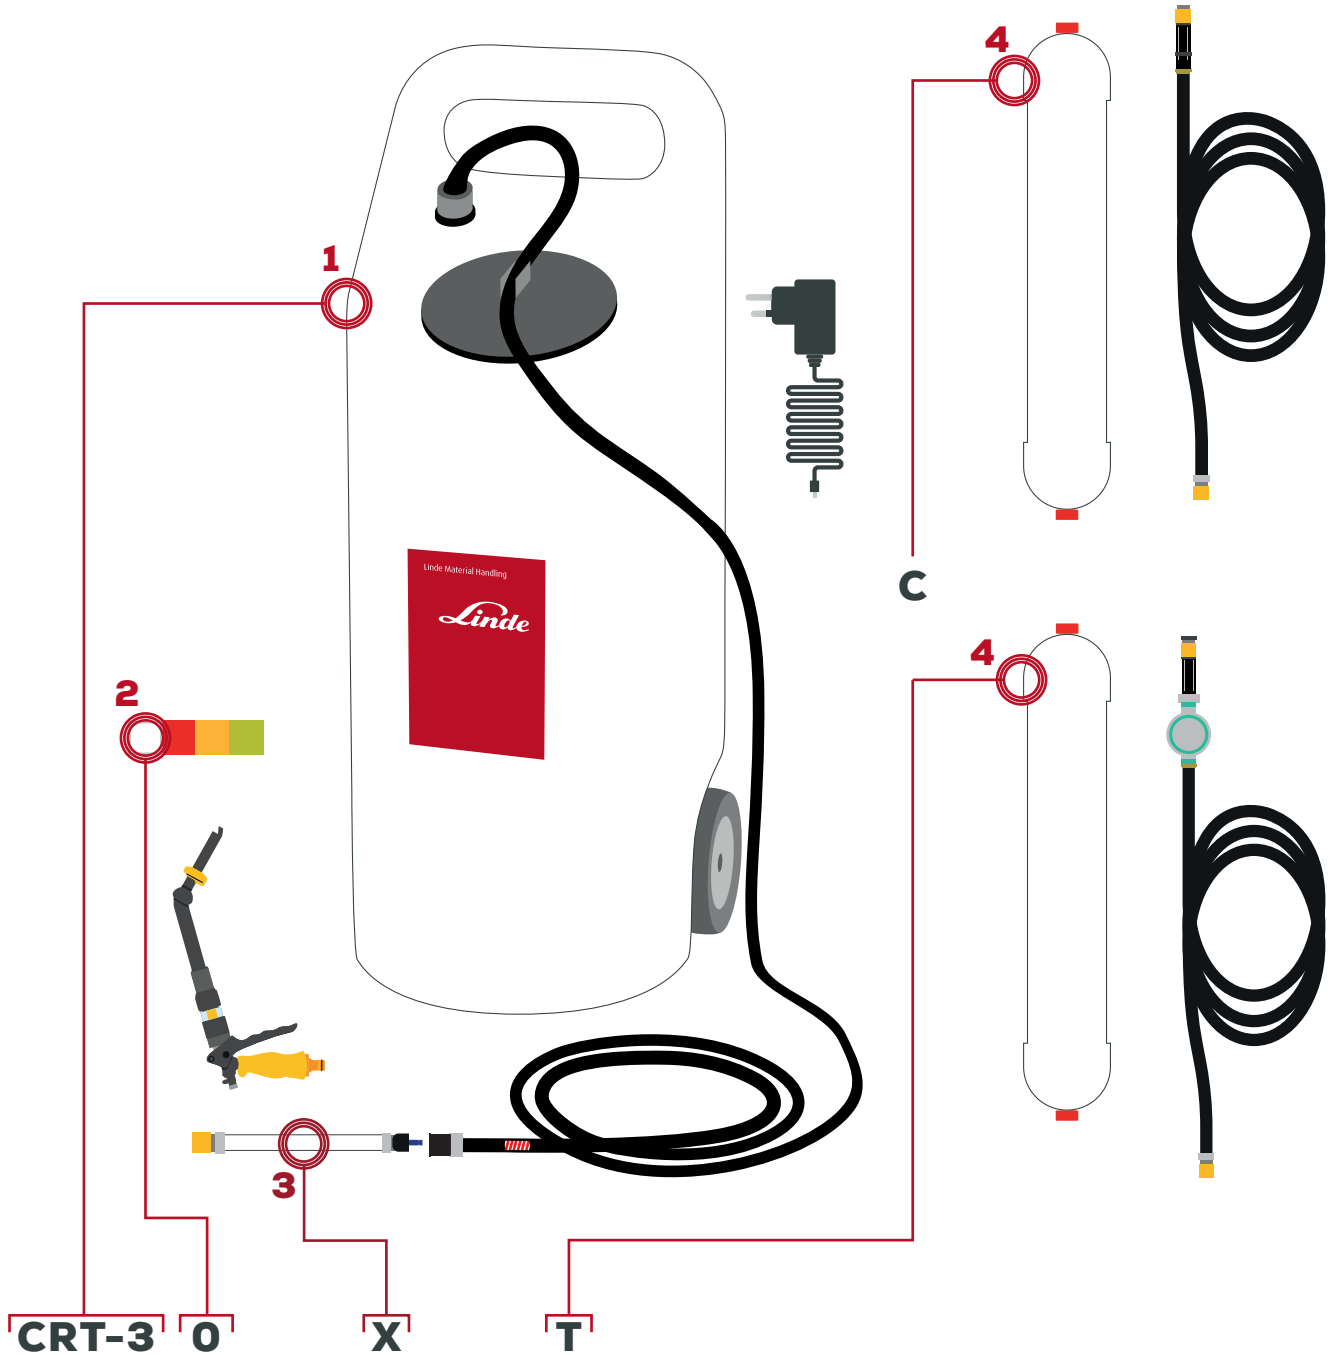

HYDROFILL PRO

PRODUCT OPTIONS

Example product selection.

Linde Material Handling

1. PRODUCT	2. COLOUR	3. GUN	4. CARTRIDGE & FLOW RESTRICTOR / TIMER
CRT-3	WHITE - 0	NO GUN - []	NO - []
	RED - 2	GUN-X & ADAPTER - X	CARTRIDGE & FLOW RESTRICTOR - C
	YELLOW - 3		CARTRIDGE, FLOW RESTRICTOR & TIMER - T
	GREEN - 4		

PART NO.
HYDROFILL PRO CRT-3
HYDROPURE CARTRIDGE PS-600
TIMER (INC. FLOW RESTRICTOR) CRT-E208
FLOW RESTRICTOR CRT-E209
GUN ADAPTER CRT-E210